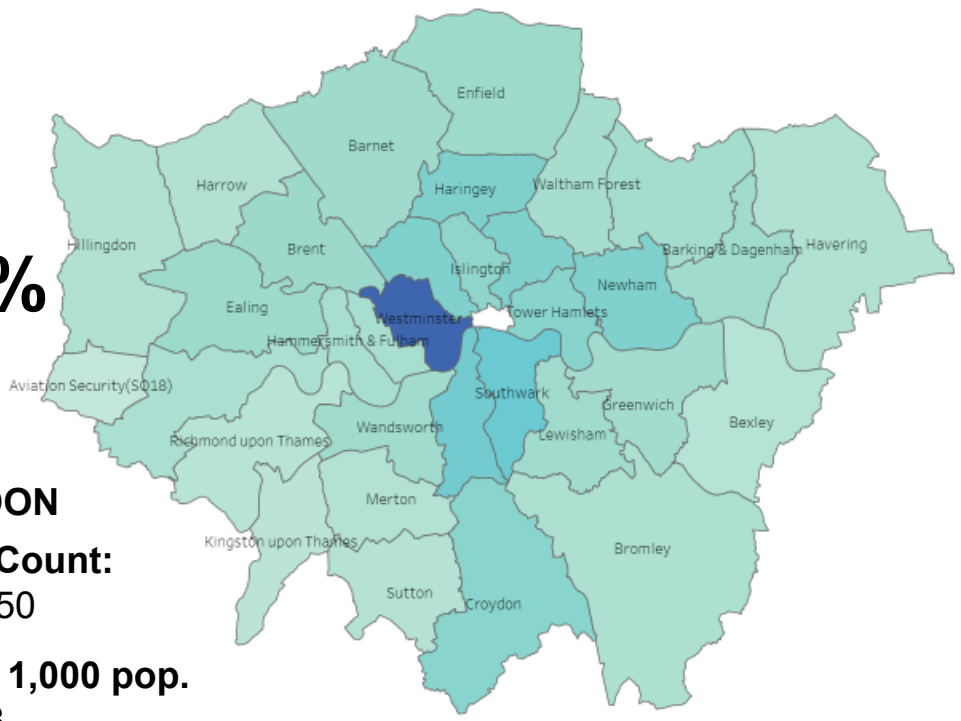

Jan 2019 ← Bromley - Monthly Reports → Dec 2023

London

Bromley

18.9%

LONDON

Offence Count:
29,850

Offences per 1,000 pop.
3.3

5.8%