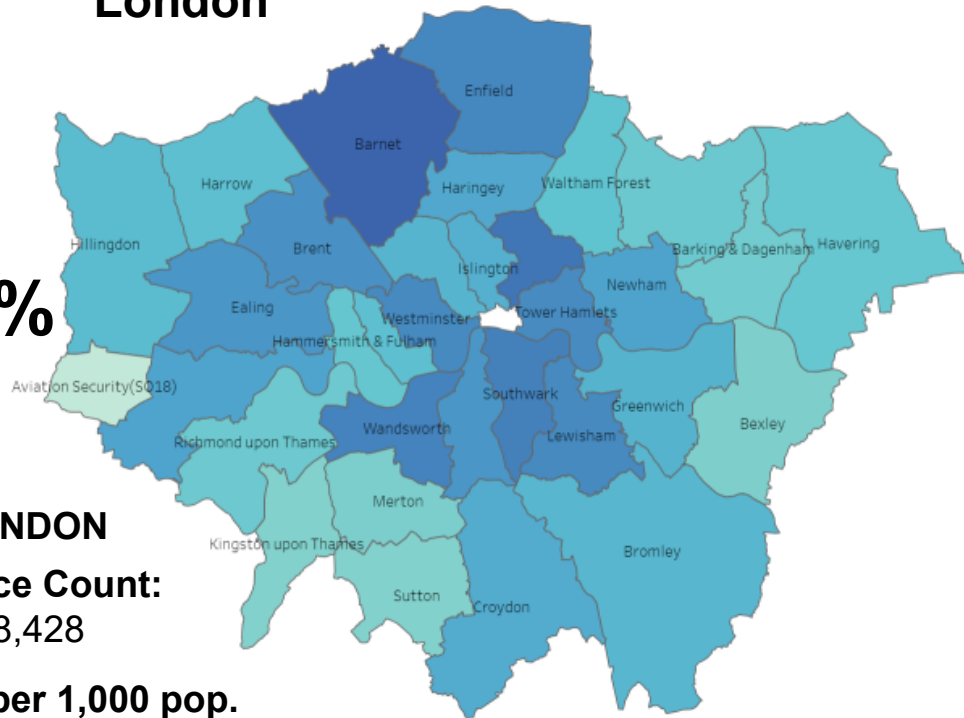

London

↑ 1.8%

LONDON

Offence Count:
38,428

Offences per 1,000 pop.
4.3