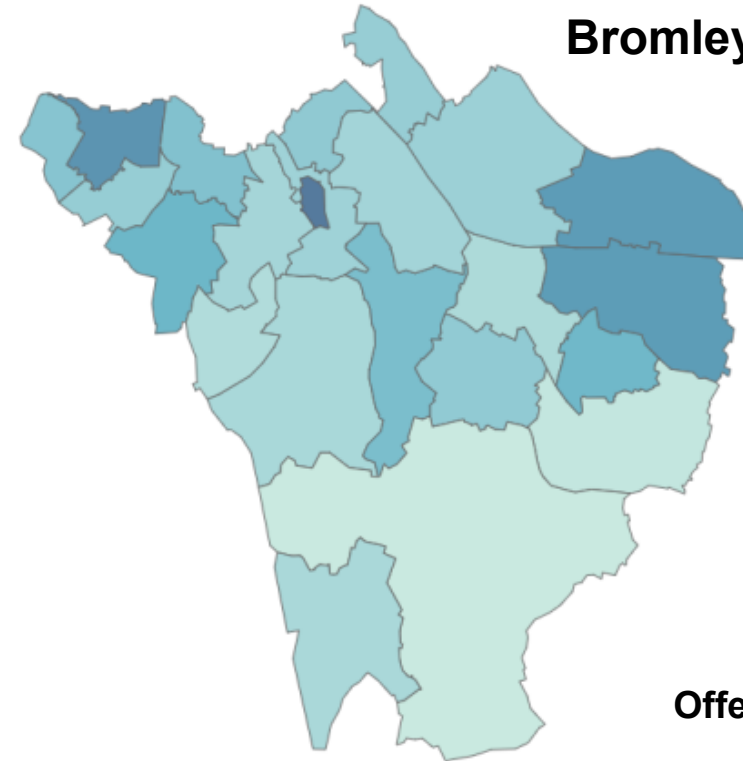

17.1%

LONDON

Offence Count:

14,841

Offences per 1,000 pop.

1.7

Knife crime with injury	71
Knife injury victims (1 – 24)	29
Knife injury victims (non DA 1 – 24)	27
Knife crime with injury (Personal robbery)	11
Knife injury victims (non-DA 1-24 Gang flagged)	1

BROMLEY

Offence Count:
496

Offences per 1,000 pop.
1.5

Sexual Offences – January 23 - December 23

London

Bromley

↓ **2.6%**

↑ **4.5%**

LONDON
Offence Count:
24,458

BROMLEY
Offence Count:
677

Offences per 1,000 pop.
2.7

Offences per 1,000 pop.
2.0

Hate Crime – January 23 - December 23

London

Bromley

↑ 10.6%

↑ 4.3%

LONDON
Offence Count:
27,107

BROMLEY
Offence Count:
727

	01/22 – 12/22	01/23 – 12/23
Racist	561	582
Homophobic	104	110
Faith	37	31
Disability	18	20
Transgender	9	20
Islamophobic	11	19
Anti-Semitic	12	6