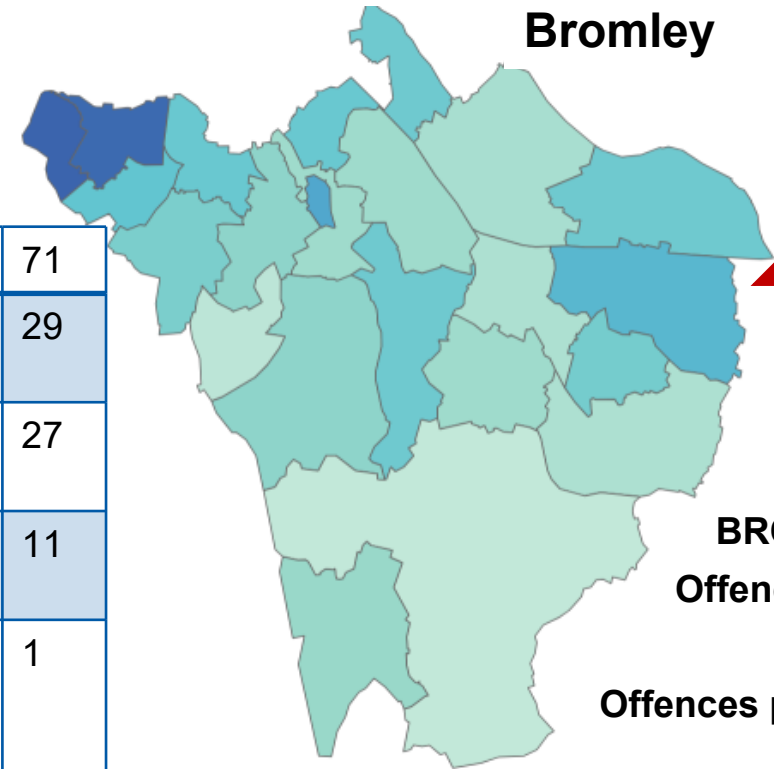

↑ 3.1%

↑ 3%

LONDON
Offence
 80,237

BROMLEY
Offence Count:
 2,238

Offences per 1,000 pop.
 8.9

Offences per 1,000 pop.
 6.7

Knife Crime – January 23 - December 23

London

17.1%

LONDON

Offence Count:

14,841

Offences per 1,000 pop.

1.7

Knife crime with injury	71
Knife injury victims (1 – 24)	29
Knife injury victims (non DA 1 – 24)	27
Knife crime with injury (Personal robbery)	11
Knife injury victims (non-DA 1-24 Gang flagged)	1

Bromley

26.9%

BROMLEY

Offence Count:

311

Offences per 1,000 pop.

0.9

Robbery – Personal Property – January 23 - December 23

LONDON
Offence Count:
24,458

BROMLEY
Offence Count:
677

Offences per 1,000 pop.
2.7

Offences per 1,000 pop.
2.0

Hate Crime – January 23 - December 23

London

Bromley

↑ 10.6%