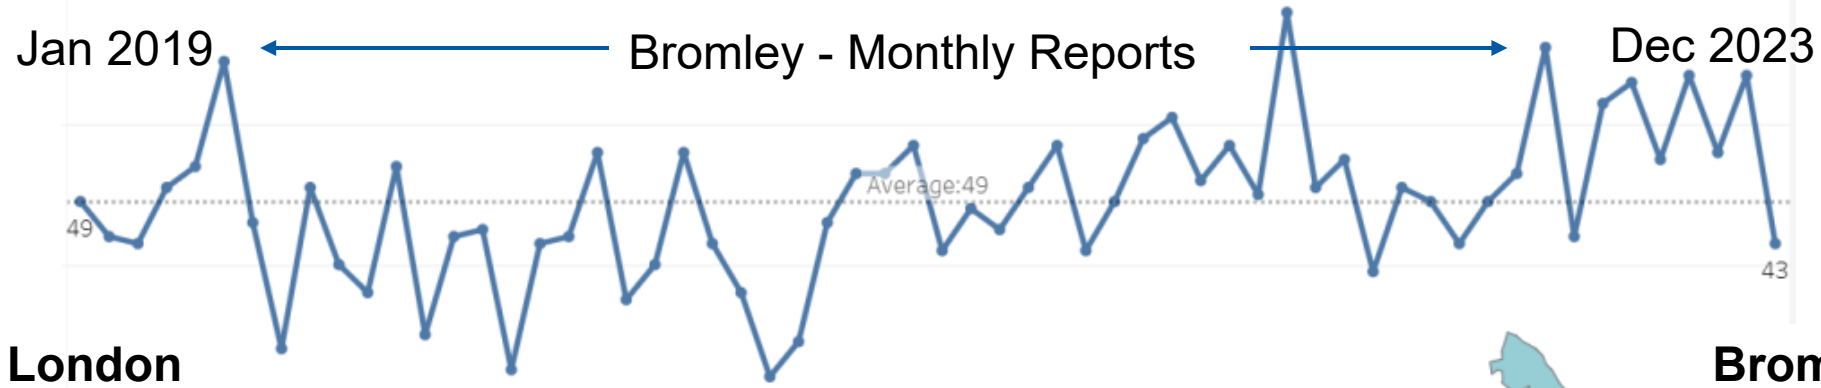

17.1%

LONDON

Offence Count:

14,841

Offences per 1,000 pop.

1.7

Knife crime with injury	71
Knife injury victims (1 – 24)	29
Knife injury victims (non DA 1 – 24)	27
Knife crime with injury (Personal robbery)	11
Knife injury victims (non-DA 1-24 Gang flagged)	1

Jan 2019 ← Bromley - Monthly Reports → Dec 2023

London

Bromley

18.9%

LONDON

Offence Count:
29,850

Offences per 1,000 pop.
3.3

5.8%

BROMLEY

Offence Count:
496

Offences per 1,000 pop.
1.5

Sexual Offences – January 23 - December 23

London

Bromley

↓ **2.6%**

↑ **4.5%**