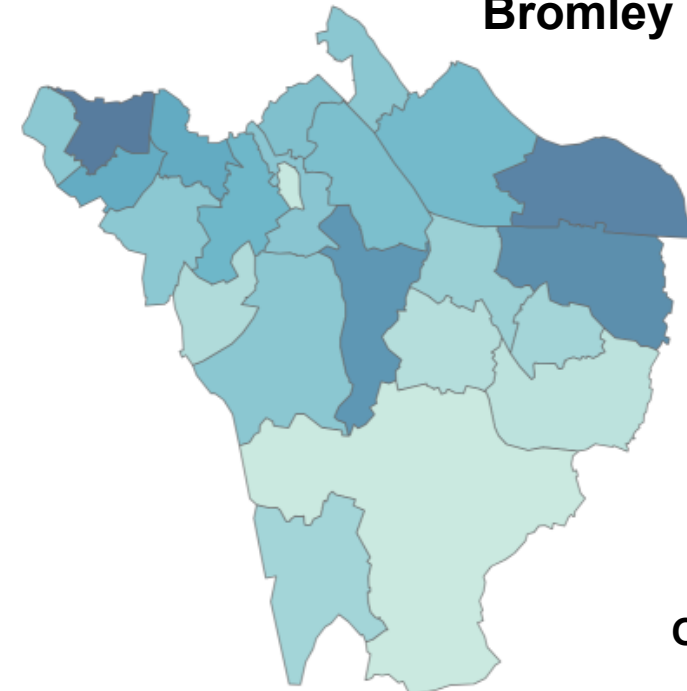

Domestic Burglary – January 23 - December 23

London

↑ 1.8%

LONDON

Offence Count:
38,428

Offences per 1,000 pop.
4.3

Bromley

↑ 10.6%

BROMLEY

Offence Count:
1,126

Offences per 1,000 pop.
3.4

Vehicle Offences – January 23 - December 23

London

Bromley

2.8%

LONDON

Offence Count:
105,945

Offences per 1,000 pop.
11.8

0.9%

BROMLEY

Offence Count:
3,126

Offences per 1,000 pop.
9.4