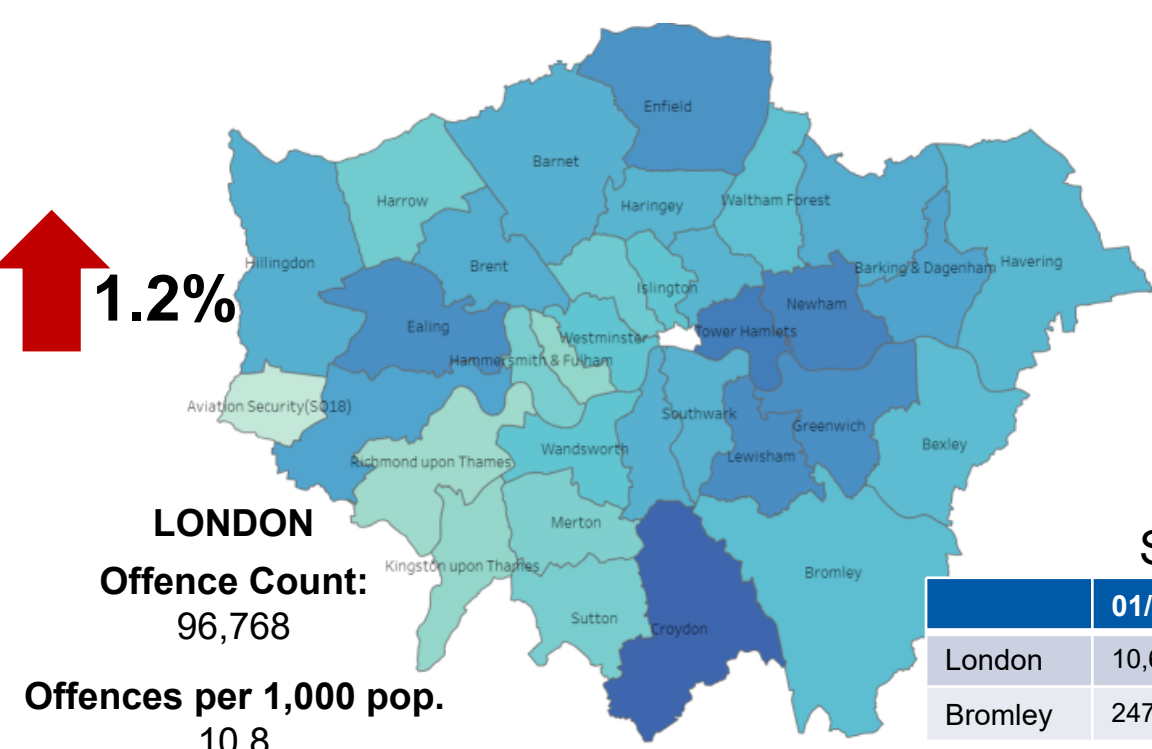

Offences per 1,000 pop.
3.0

Offences per 1,000 pop.
2.2

Domestic Abuse – January 23 - December 23

Jan 2019 ← Bromley - Monthly Reports → Dec 2023

London

Bromley

Sanction Detections

	01/21 – 12/21		01/22 – 12/22		01/23 – 12/23	
London	10,651	1.2	10,262	1.1	8,184	0.9
Bromley	247	0.7	260	0.8	181	0.5

Domestic Burglary – January 23 - December 23

London

↑ 1.8%

LONDON

Offence Count:
38,428

Offences per 1,000 pop.
4.3

Bromley

↑ 10.6%