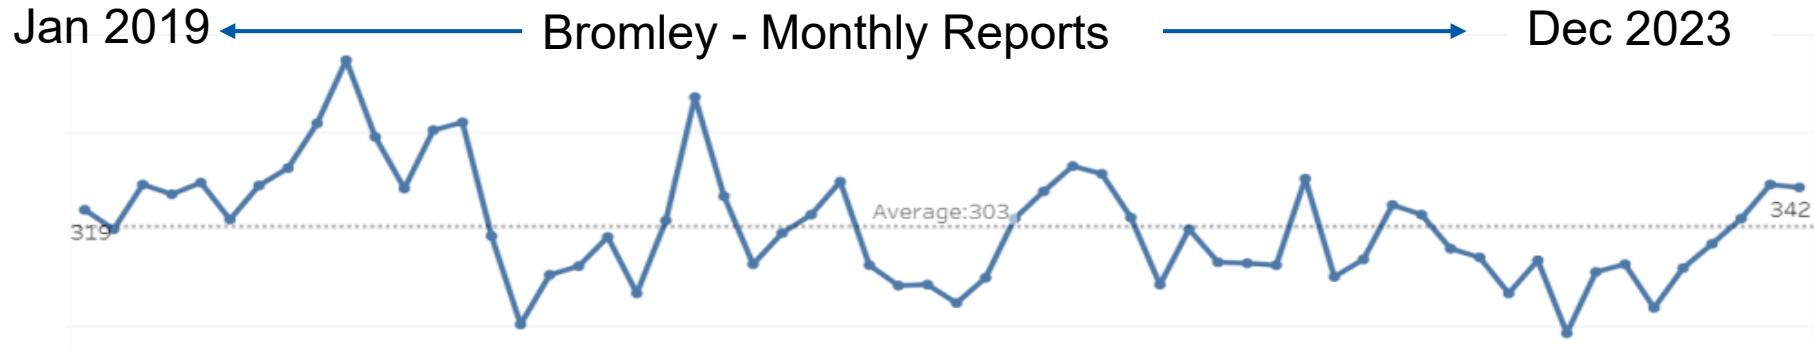

Domestic Burglary – January 23 - December 23

London

↑ 1.8%

LONDON

Offence Count:
38,428

Offences per 1,000 pop.
4.3

Bromley

↑ 10.6%

BROMLEY

Offence Count:
1,126

Offences per 1,000 pop.
3.4

Vehicle Offences – January 23 - December 23

London

Bromley

2.8%

LONDON