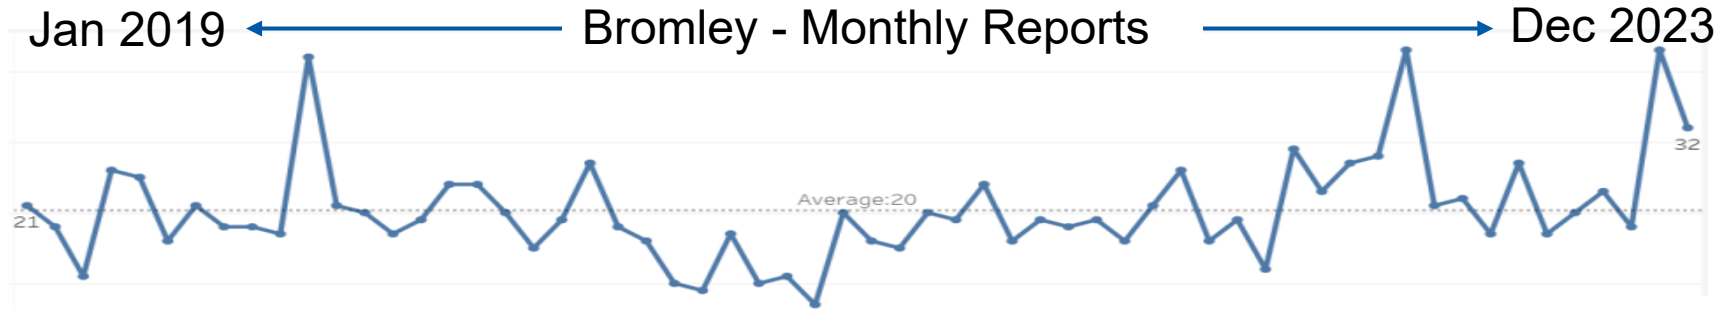

↑ 3.1%

↑ 3%

LONDON
Offence
 80,237

BROMLEY
Offence Count:
 2,238

Offences per 1,000 pop.
 8.9

Offences per 1,000 pop.
 6.7

Knife Crime – January 23 - December 23

London

17.1%

LONDON

Offence Count:

14,841

Offences per 1,000 pop.

1.7

Knife crime with injury	71
Knife injury victims (1 – 24)	29
Knife injury victims (non DA 1 – 24)	27
Knife crime with injury (Personal robbery)	11
Knife injury victims (non-DA 1-24 Gang flagged)	1