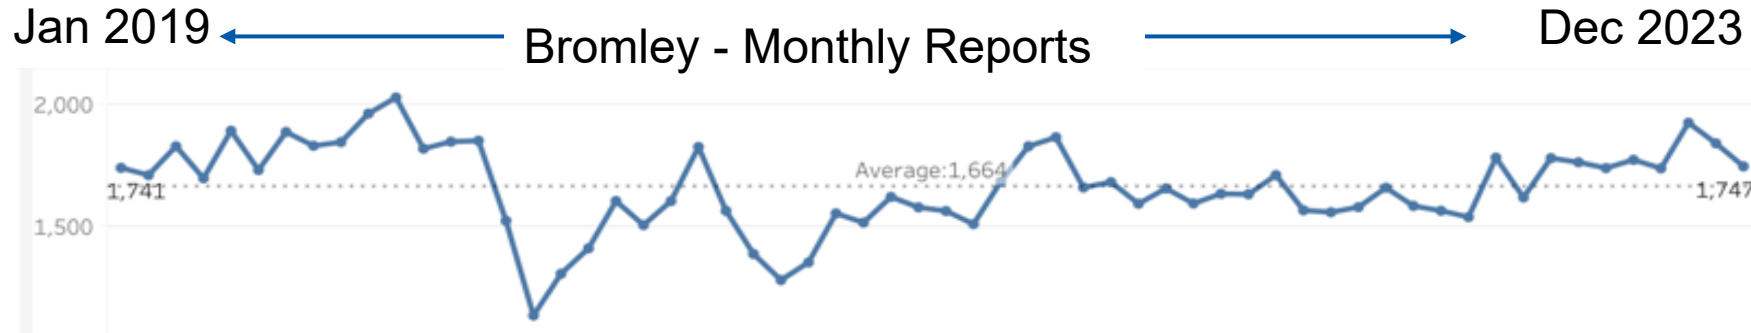

Crime Update – February 2024

Luke Baldock

Superintendent, Bromley

South London BCU

Metropolitan Police Service

Crime Overview – January 23 - December 23

London

Bromley

Offences included

- Arson and Criminal Damage
- Burglary
- Robbery
- Sexual Offences
- Theft
- Vehicles Offences
- Violence Against the Person

Violence with Injury – January 23 - December 23

London

Bromley

↑ 3.1%

↑ 3%

LONDON
Offence
 80,237

BROMLEY
Offence Count:
 2,238

Offences per 1,000 pop.
 8.9

Offences per 1,000 pop.
 6.7

Knife Crime – January 23 - December 23

London

17.1%

LONDON

Offence Count:

14,841

Offences per 1,000 pop.

1.7

Knife crime with injury	71
Knife injury victims (1 – 24)	29
Knife injury victims (non DA 1 – 24)	27
Knife crime with injury (Personal robbery)	11
Knife injury victims (non-DA 1-24 Gang flagged)	1