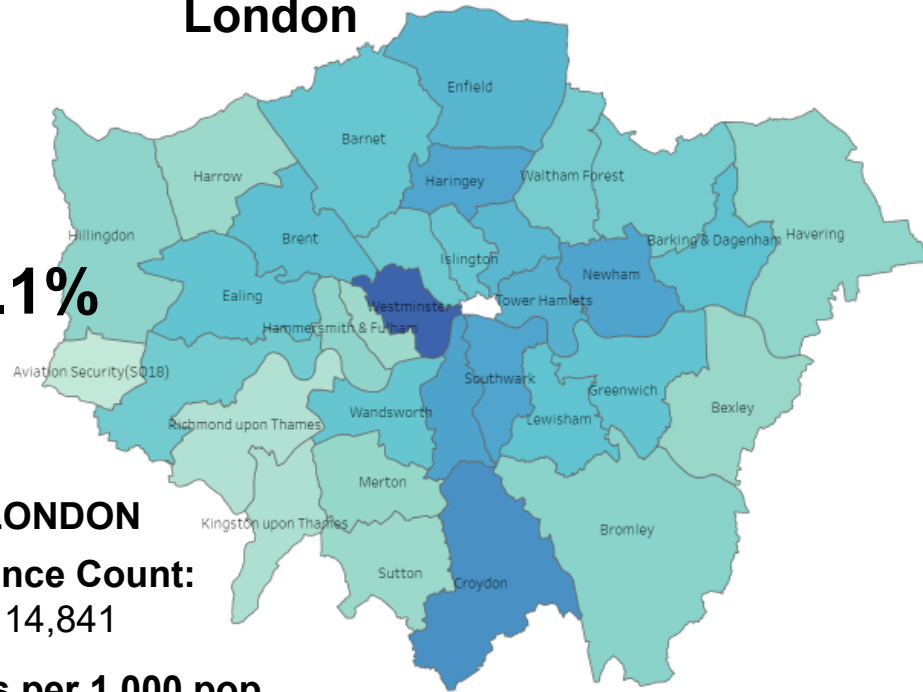

↑ 3.1%

↑ 3%

LONDON
Offence
 80,237

BROMLEY
Offence Count:
 2,238

Offences per 1,000 pop.
 8.9

Offences per 1,000 pop.
 6.7

Knife Crime – January 23 - December 23

London

17.1%

LONDON

Offence Count:

14,841

Offences per 1,000 pop.

1.7

Knife crime with injury	71
Knife injury victims (1 – 24)	29
Knife injury victims (non DA 1 – 24)	27
Knife crime with injury (Personal robbery)	11
Knife injury victims (non-DA 1-24 Gang flagged)	1