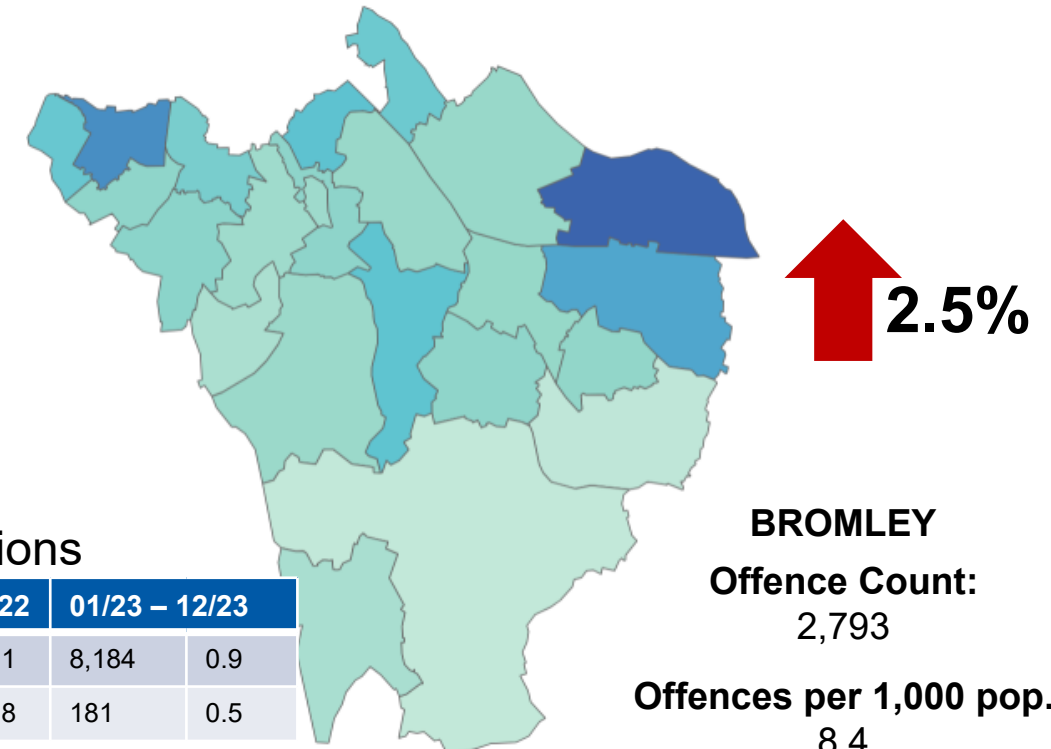

↑ 4.3%

LONDON
Offence Count:
27,107

BROMLEY
Offence Count:
727

	01/22 – 12/22	01/23 – 12/23
Racist	561	582
Homophobic	104	110
Faith	37	31
Disability	18	20
Transgender	9	20
Islamophobic	11	19
Anti-Semitic	12	6

Offences per 1,000 pop.
3.0

Offences per 1,000 pop.
2.2

Domestic Abuse – January 23 - December 23

Jan 2019 ← Bromley - Monthly Reports → Dec 2023

London

Bromley

Sanction Detections

	01/21 – 12/21		01/22 – 12/22		01/23 – 12/23	
London	10,651	1.2	10,262	1.1	8,184	0.9
Bromley	247	0.7	260	0.8	181	0.5

Domestic Burglary – January 23 - December 23

London

↑ 1.8%

LONDON

Offence Count:
38,428

Offences per 1,000 pop.
4.3

Bromley

↑ 10.6%

BROMLEY

Offence Count:
1,126

Offences per 1,000 pop.
3.4

Vehicle Offences – January 23 - December 23

London

Bromley

2.8%

LONDON