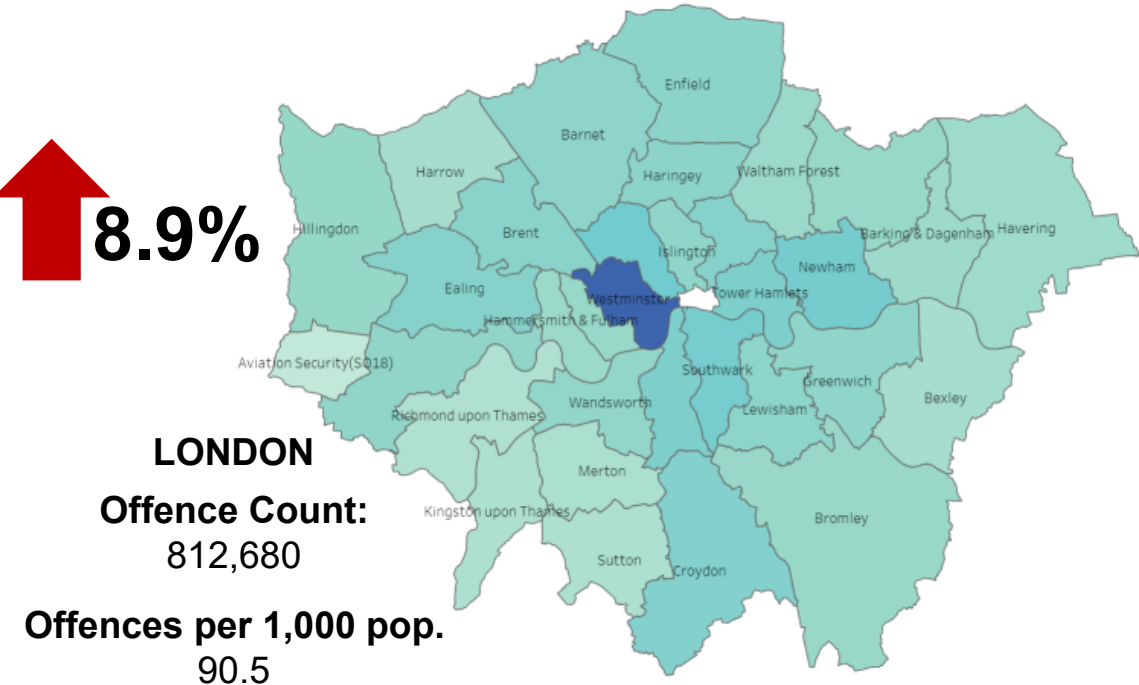

Crime Update – February 2024

Luke Baldock

Superintendent, Bromley

South London BCU

Metropolitan Police Service

Crime Overview – January 23 - December 23

London

Bromley

↑ 3.1%

↑ 3%

LONDON
Offence
 80,237

BROMLEY
Offence Count:
 2,238

Offences per 1,000 pop.
 8.9

Offences per 1,000 pop.
 6.7

Knife Crime – January 23 - December 23

London

17.1%

LONDON

Offence Count:

14,841

Offences per 1,000 pop.

1.7

Knife crime with injury	71
Knife injury victims (1 – 24)	29
Knife injury victims (non DA 1 – 24)	27
Knife crime with injury (Personal robbery)	11
Knife injury victims (non-DA 1-24 Gang flagged)	1