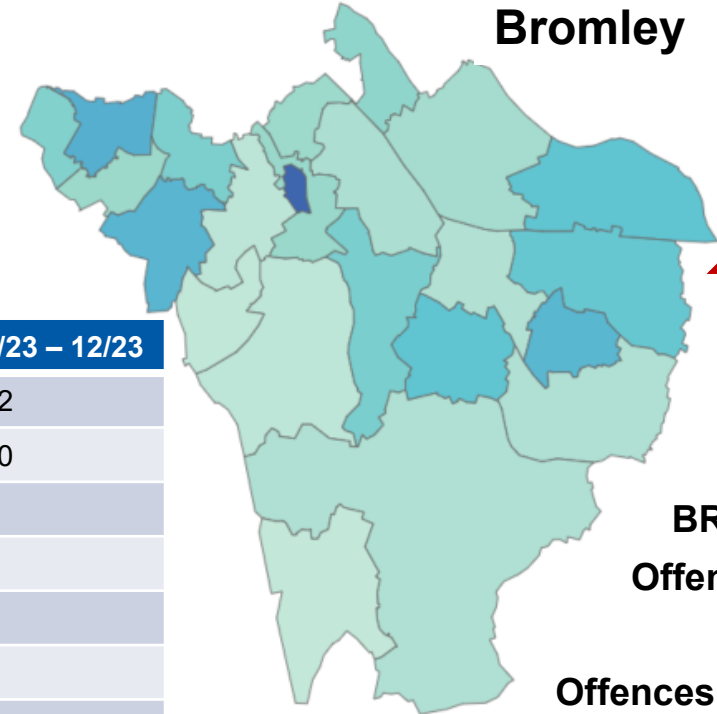

17.1%

LONDON

Offence Count:

14,841

Offences per 1,000 pop.

1.7

Knife crime with injury	71
Knife injury victims (1 – 24)	29
Knife injury victims (non DA 1 – 24)	27
Knife crime with injury (Personal robbery)	11
Knife injury victims (non-DA 1-24 Gang flagged)	1

BROMLEY

Offence Count:
496

Offences per 1,000 pop.
1.5

Sexual Offences – January 23 - December 23

London

Bromley

↓ **2.6%**

↑ **4.5%**

LONDON
Offence Count:
24,458

BROMLEY
Offence Count:
677

Offences per 1,000 pop.
2.7

Offences per 1,000 pop.
2.0

Hate Crime – January 23 - December 23

London

Bromley

↑ 10.6%

↑ 4.3%

LONDON
Offence Count:
27,107

BROMLEY
Offence Count:
727

	01/22 – 12/22	01/23 – 12/23
Racist	561	582
Homophobic	104	110
Faith	37	31
Disability	18	20
Transgender	9	20
Islamophobic	11	19
Anti-Semitic	12	6