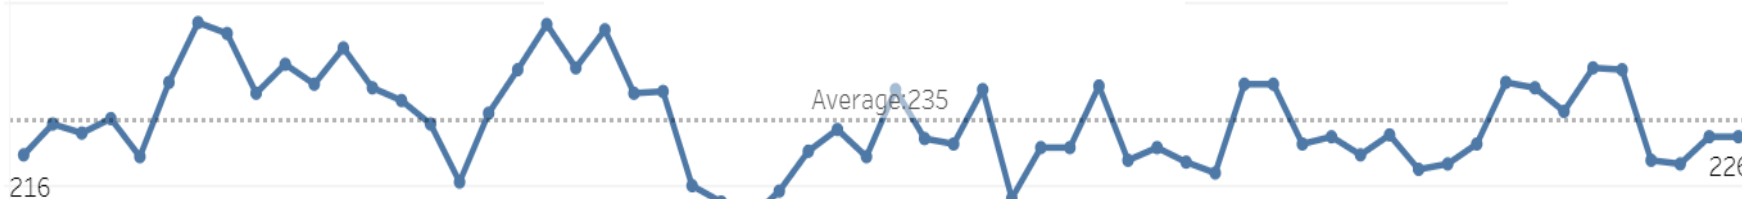

Domestic Abuse – January 23 - December 23

Jan 2019 ← Bromley - Monthly Reports → Dec 2023

London

Bromley