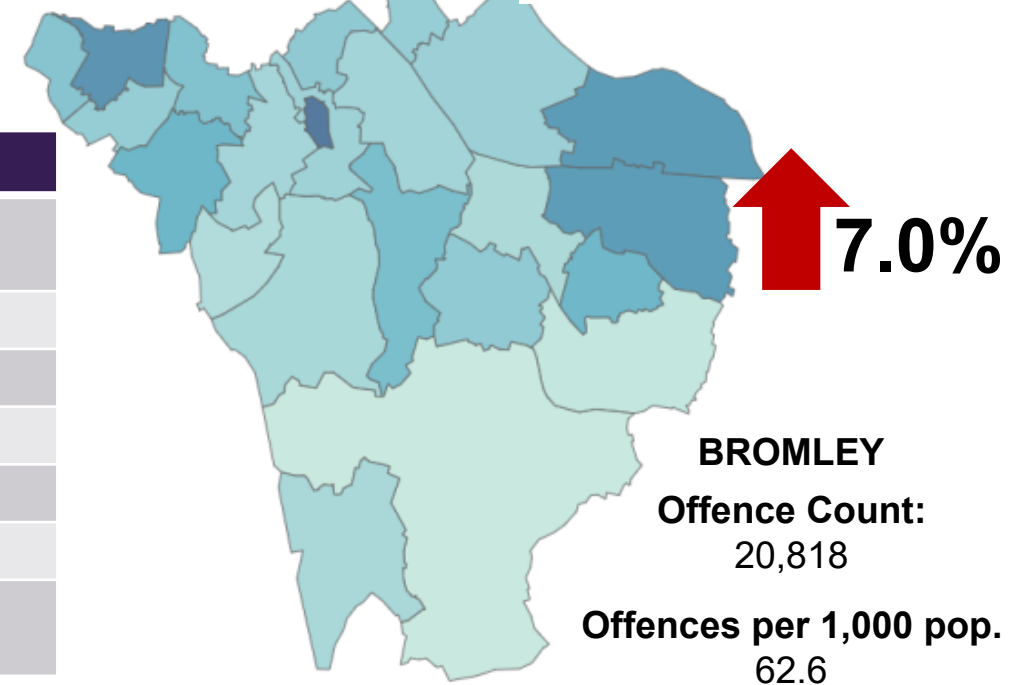

Crime Update – February 2024

Luke Baldock

Superintendent, Bromley

South London BCU

Metropolitan Police Service

Crime Overview – January 23 - December 23

London

Bromley

Offences included

- Arson and Criminal Damage
- Burglary
- Robbery
- Sexual Offences
- Theft
- Vehicles Offences
- Violence Against the Person

Violence with Injury – January 23 - December 23

London

Bromley

↑ 3.1%

↑ 3%

LONDON
Offence
 80,237

BROMLEY
Offence Count:
 2,238

Offences per 1,000 pop.
 8.9

Offences per 1,000 pop.
 6.7

Knife Crime – January 23 - December 23

London

17.1%

LONDON

Offence Count:

14,841

Offences per 1,000 pop.

1.7

Knife crime with injury	71
Knife injury victims (1 – 24)	29
Knife injury victims (non DA 1 – 24)	27
Knife crime with injury (Personal robbery)	11
Knife injury victims (non-DA 1-24 Gang flagged)	1