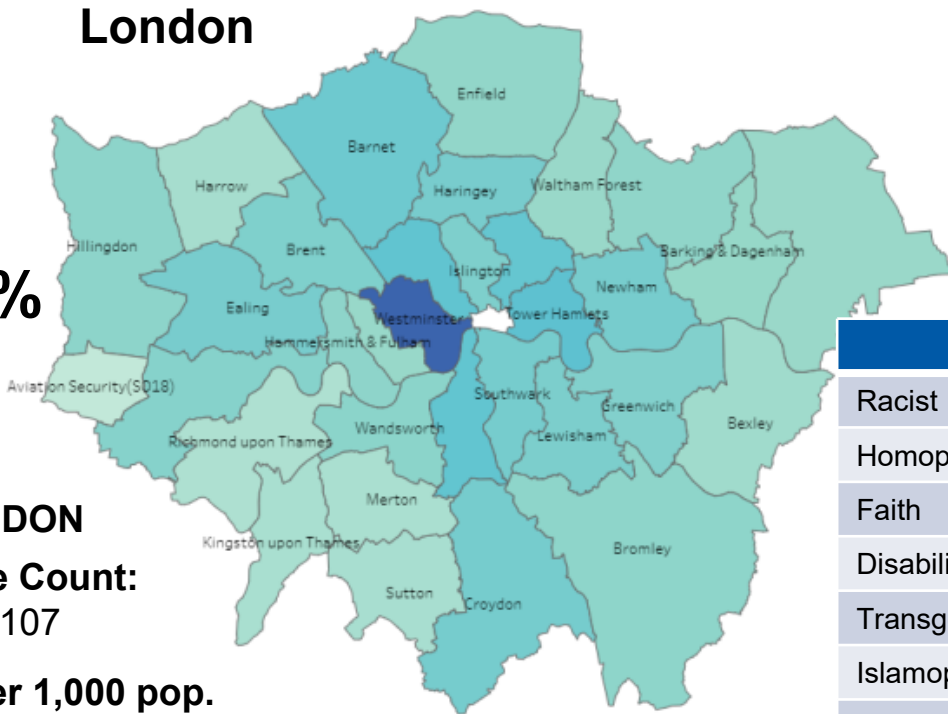

LONDON
Offence Count:
27,107

BROMLEY
Offence Count:
727

	01/22 – 12/22	01/23 – 12/23
Racist	561	582
Homophobic	104	110
Faith	37	31
Disability	18	20
Transgender	9	20
Islamophobic	11	19
Anti-Semitic	12	6

Offences per 1,000 pop.
3.0

Offences per 1,000 pop.
2.2