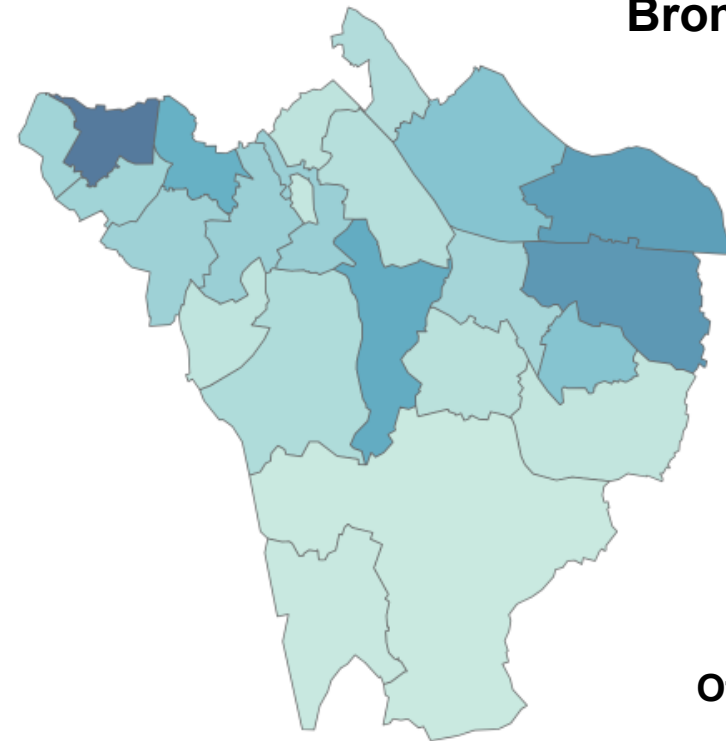

↑ 4.3%

LONDON
Offence Count:
27,107

BROMLEY
Offence Count:
727

	01/22 – 12/22	01/23 – 12/23
Racist	561	582
Homophobic	104	110
Faith	37	31
Disability	18	20
Transgender	9	20
Islamophobic	11	19
Anti-Semitic	12	6

Domestic Burglary – January 23 - December 23

London

↑ 1.8%

LONDON

Offence Count:
38,428

Offences per 1,000 pop.
4.3

Bromley

↑ 10.6%

BROMLEY

Offence Count:
1,126

Offences per 1,000 pop.
3.4

Vehicle Offences – January 23 - December 23

London

Bromley

2.8%

LONDON

Offence Count:
105,945

Offences per 1,000 pop.
11.8

0.9%

BROMLEY

Offence Count:
3,126

Offences per 1,000 pop.
9.4