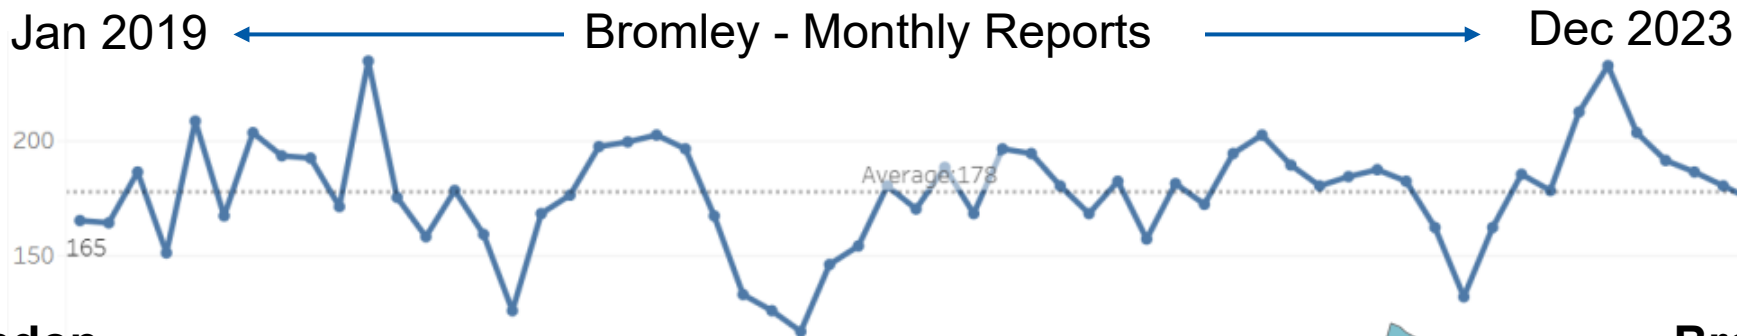

Crime Update – February 2024

Luke Baldock

Superintendent, Bromley

South London BCU

Metropolitan Police Service

Crime Overview – January 23 - December 23

London

Bromley

Offences included

- Arson and Criminal Damage
- Burglary
- Robbery
- Sexual Offences
- Theft
- Vehicles Offences
- Violence Against the Person

Violence with Injury – January 23 - December 23

London

Bromley

↑ 3.1%

↑ 3%

LONDON
Offence
 80,237

BROMLEY
Offence Count:
 2,238

Offences per 1,000 pop.
 8.9

Offences per 1,000 pop.
 6.7

Knife Crime – January 23 - December 23

London

17.1%

LONDON

Offence Count:

14,841

Offences per 1,000 pop.

1.7

Knife crime with injury	71
Knife injury victims (1 – 24)	29
Knife injury victims (non DA 1 – 24)	27
Knife crime with injury (Personal robbery)	11
Knife injury victims (non-DA 1-24 Gang flagged)	1