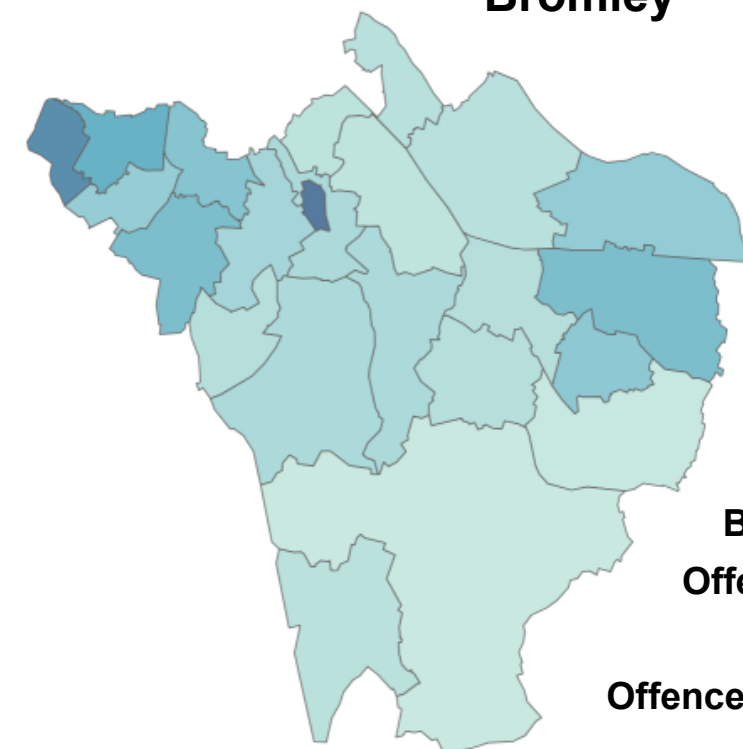

↑ 3.1%

↑ 3%

LONDON
Offence
 80,237

BROMLEY
Offence Count:
 2,238

Offences per 1,000 pop.
 8.9

Offences per 1,000 pop.
 6.7

Knife Crime – January 23 - December 23

London

17.1%

LONDON

Offence Count:

14,841

Offences per 1,000 pop.

1.7

Knife crime with injury	71
Knife injury victims (1 – 24)	29
Knife injury victims (non DA 1 – 24)	27
Knife crime with injury (Personal robbery)	11
Knife injury victims (non-DA 1-24 Gang flagged)	1

Jan 2019 ← Bromley - Monthly Reports → Dec 2023

London

Bromley

18.9%

LONDON

Offence Count:
29,850

Offences per 1,000 pop.
3.3

5.8%

LONDON
Offence Count:
24,458

BROMLEY
Offence Count:
677

Offences per 1,000 pop.
2.7

Offences per 1,000 pop.
2.0

Hate Crime – January 23 - December 23

London

Bromley

↑ 10.6%