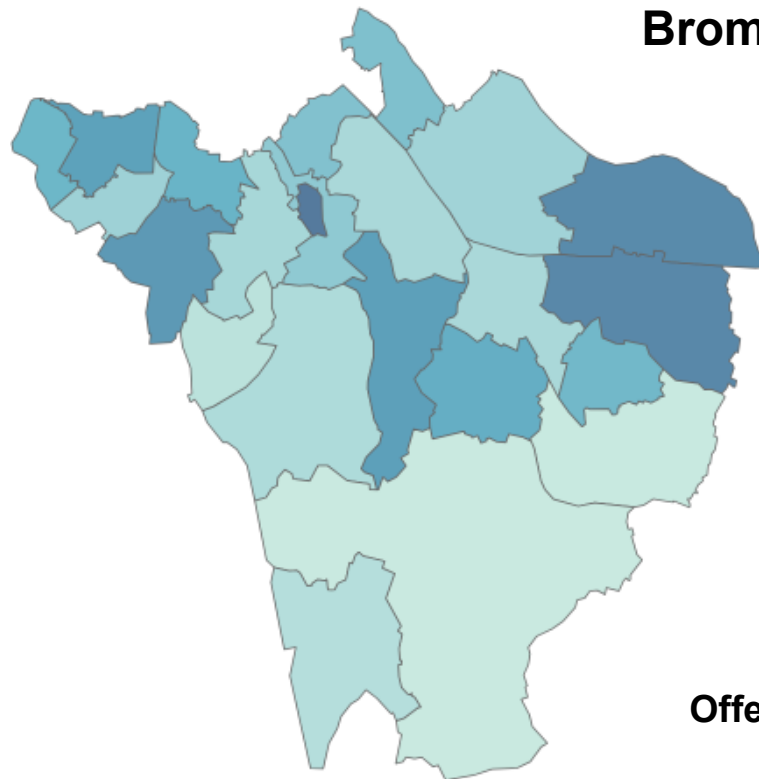

↑ 3.1%

↑ 3%

LONDON
Offence
 80,237

BROMLEY
Offence Count:
 2,238

Offences per 1,000 pop.
 8.9

Offences per 1,000 pop.
 6.7

Knife Crime – January 23 - December 23

London

17.1%

LONDON

Offence Count:

14,841

Offences per 1,000 pop.

1.7

Knife crime with injury	71
Knife injury victims (1 – 24)	29
Knife injury victims (non DA 1 – 24)	27
Knife crime with injury (Personal robbery)	11
Knife injury victims (non-DA 1-24 Gang flagged)	1

BROMLEY

Offence Count:
1,126

Offences per 1,000 pop.
3.4

Vehicle Offences – January 23 - December 23

London

Bromley

2.8%

LONDON

Offence Count:
105,945

Offences per 1,000 pop.
11.8

0.9%

BROMLEY

Offence Count:
3,126

Offences per 1,000 pop.
9.4